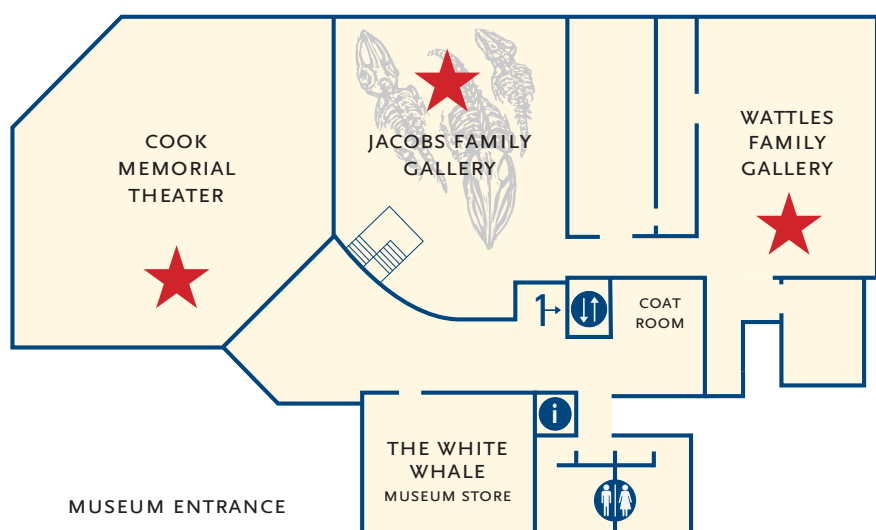

## MAIN LEVEL (ML) ACTIVITIES

- Seamen's Bethel:**
- **Sat. 1:30 – 2:30 pm** Father Mapple's Sermon  
Must reserve a seat in advance.
- Nye Lubricants Learning Lab/Snack Room:**
- Refreshments available for purchase at all times
  - **Sat. 5 pm** Cousin Hosea's Chowder Hall
  - Call me Ishmael phones  
Listen to stories from your fellow Melville aficionados on our *Call me Ishmael* phones

## LOWER LEVEL (LL) ACTIVITIES

- Cook Memorial Theater: Saturday**
- **10 am** Stump the Scholars
  - **11:30 am – 6:00 pm** Watch the marathon via livestream on the big screen
  - **8 pm** Culture\*Park presents *Midnight on the Fo'c'sle*
- Wattles Family Gallery: Saturday**
- **Sat. 2:30 pm** Chat with Melville Scholars
  - **Sat. 4 pm** Book Signing and Talk by Kenneth R. Martin, editor of *Around the World in Search of Whales: A Journal of the Lucy Ann Voyage*
  - **Sun. 9:30 am** Chat with Melville Scholars
- Jacobs Family Gallery: Saturday**
- Toast the *Moby-Dick* Marathon's 21st Birthday with the Pour Farm