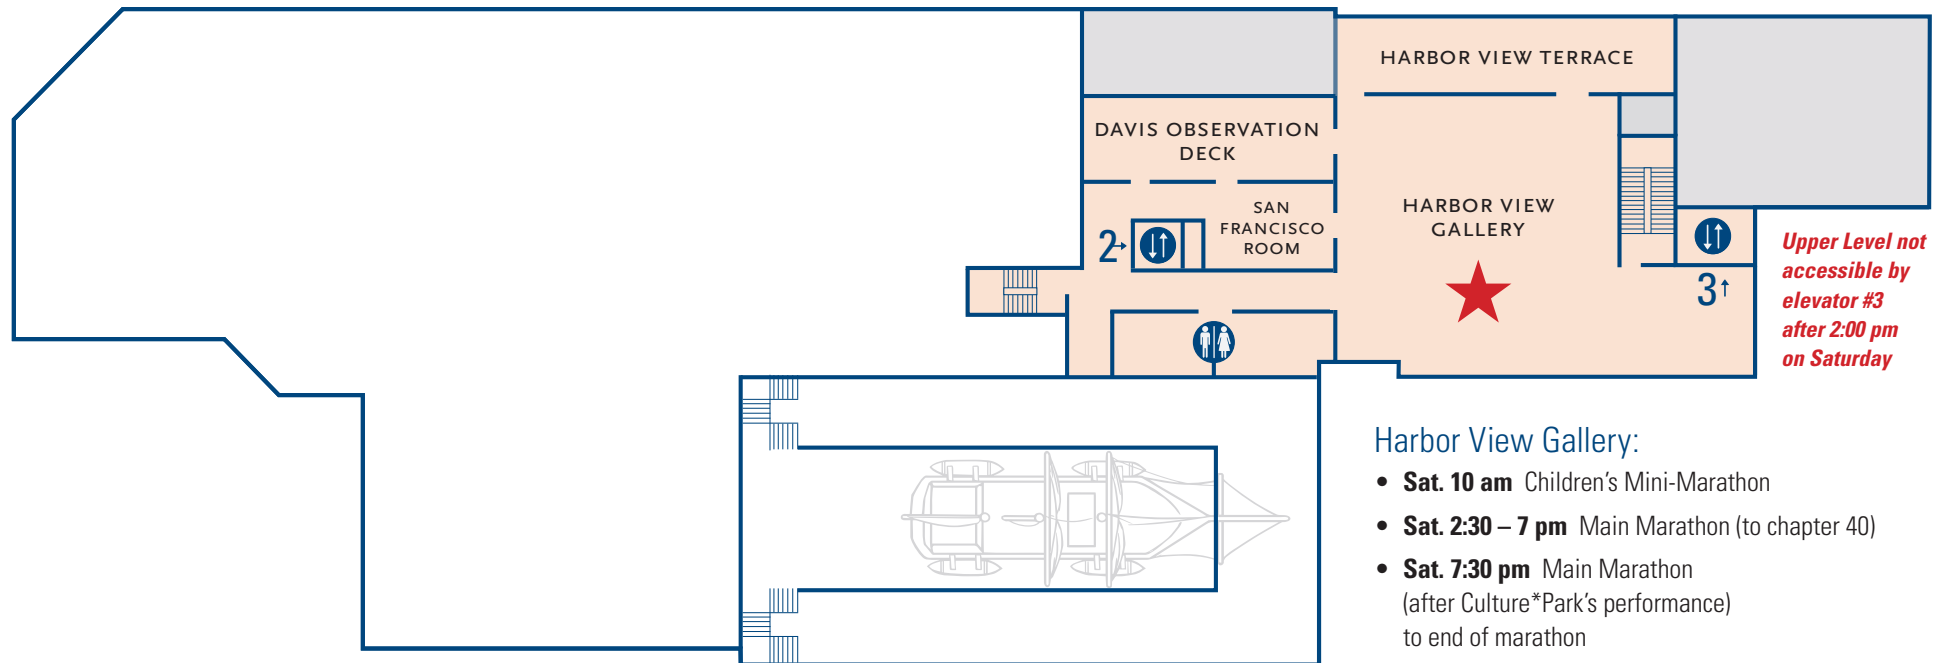

## MAIN LEVEL (ML) ACTIVITIES

- Seamen's Bethel:**
- **Sat. 1:30 – 2:30 pm** Father Mapple's Sermon  
Must reserve a seat in advance.
- Nye Lubricants Learning Lab/Snack Room:**
- Refreshments available for purchase at all times
  - **Sat. 5 pm** Cousin Hosea's Chowder Hall
  - Call me Ishmael phones  
Listen to stories from your fellow Melville aficionados on our *Call me Ishmael* phones