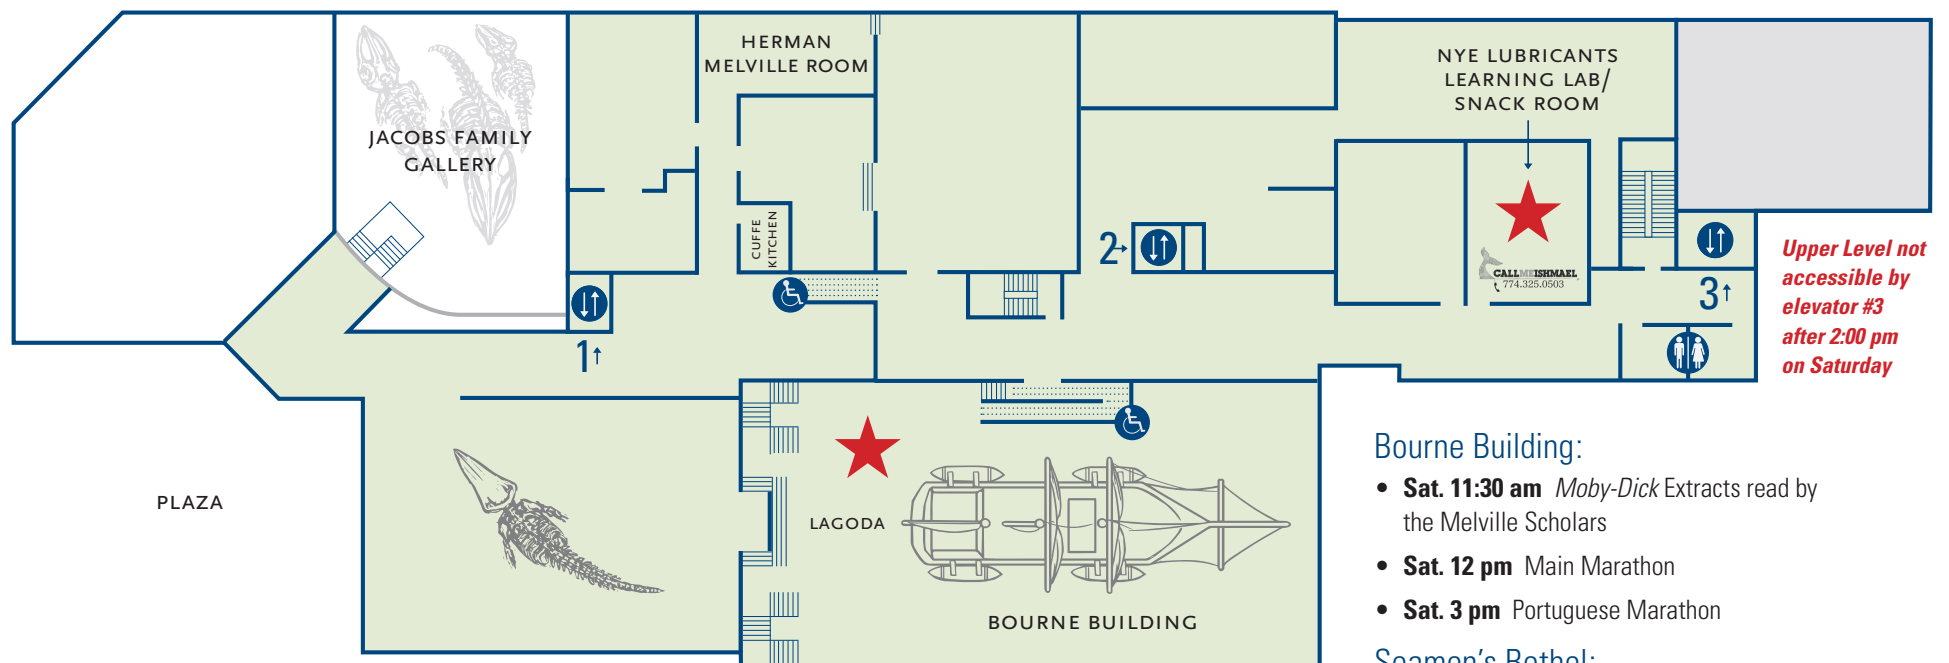

## MAIN LEVEL (ML) ACTIVITIES

- Seamen's Bethel:**
- **Sat. 1:30 – 2:30 pm** Father Mapple's Sermon  
Must reserve a seat in advance.
- Nye Lubricants Learning Lab/Snack Room:**
- Refreshments available for purchase at all times
  - **Sat. 5 pm** Cousin Hosea's Chowder Hall
  - Call me Ishmael phones  
Listen to stories from your fellow Melville aficionados on our *Call me Ishmael* phones

## LOWER LEVEL (LL) ACTIVITIES

- Cook Memorial Theater: Saturday**
- **10 am** Stump the Scholars
  - **11:30 am – 6:00 pm** Watch the marathon via livestream on the big screen
  - **8 pm** Culture\*Park presents *Midnight on the Fo'c'sle*
- Wattles Family Gallery: Saturday**
- **Sat. 2:30 pm** Chat with Melville Scholars
  - **Sat. 4 pm** Book Signing and Talk by Kenneth R. Martin, editor of *Around the World in Search of Whales: A Journal of the Lucy Ann Voyage*
  - **Sun. 9:30 am** Chat with Melville Scholars
- Jacobs Family Gallery: Saturday**
- Toast the *Moby-Dick* Marathon's 21st Birthday with the Pour Farm

## INFO

- Restrooms
- Visitor Services
- Elevators
- Stairs
- Ramps